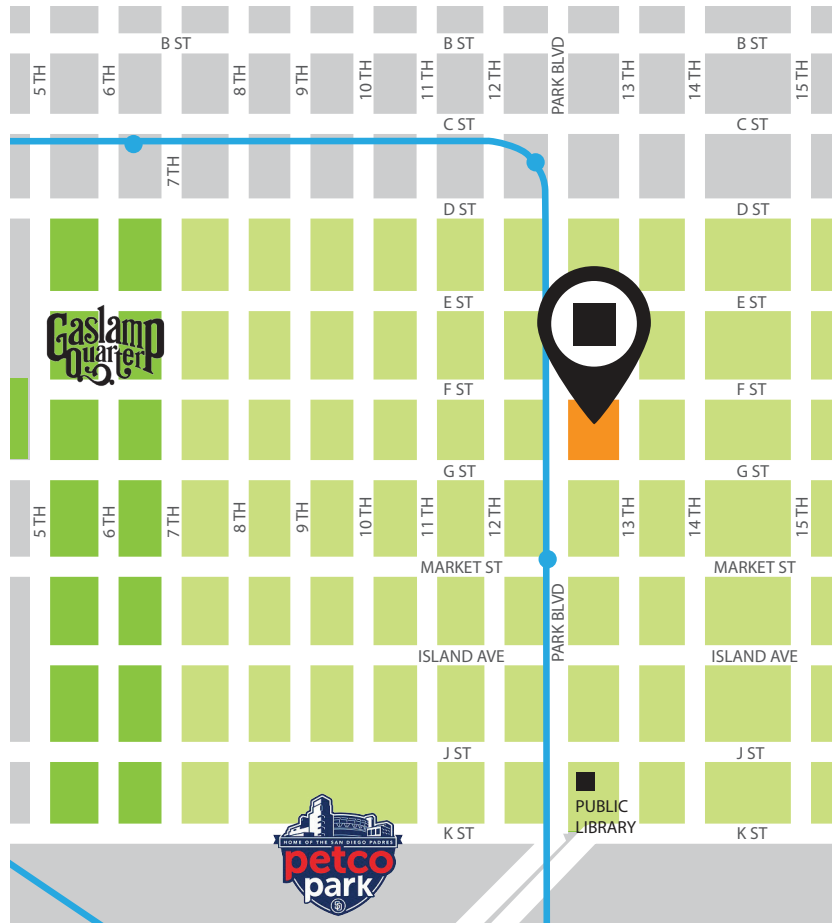

1249 F Street, San Diego, CA 92101 | 800-490-7081

- ACADEMIC
- STUDENT SERVICES
- ADMINISTRATION

NewSchool is located in Downtown, San Diego California. Situated in a two-story building within a one-block radius between 13th St and Park Blvd, and F St and G St. Our urban campus is located one block away from public transportation and is a short drive from the San Diego International Airport. There is street parking available.

## MAIN BUILDING - 2nd FLOOR

F ST.

## MAIN BUILDING - 3rd FLOOR

F ST.

### North to South, via I-55

Follow I-5 S to 17th St in San Diego.  
Take exit 15C from I-5 S  
Turn left onto 16th St. Take to F St.  
Make a right onto F St.