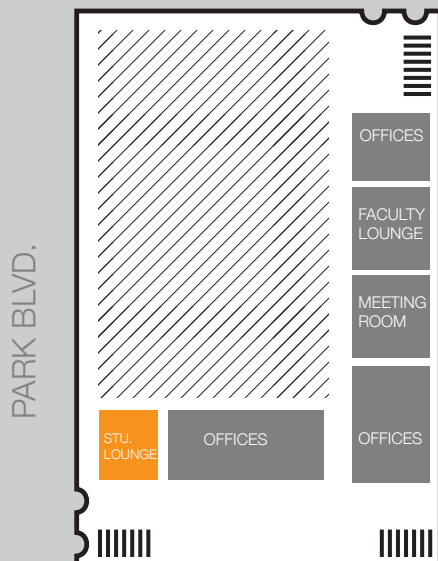

1249 F Street, San Diego, CA 92101 | 800-490-7081

- ACADEMIC
- STUDENT SERVICES
- ADMINISTRATION

NewSchool is located in Downtown, San Diego California. Situated in a two-story building within a one-block radius between 13th St and Park Blvd, and F St and G St. Our urban campus is located one block away from public transportation and is a short drive from the San Diego International Airport. There is street parking available.

## MAIN BUILDING - 2nd FLOOR

F ST.

## MAIN BUILDING - 3rd FLOOR

F ST.