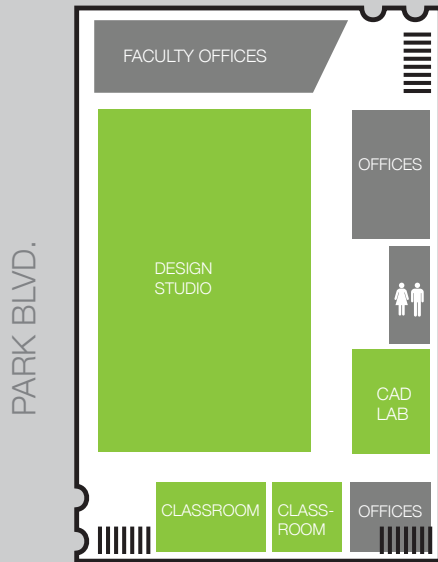

1249 F Street, San Diego, CA 92101 | 800-490-7081

- ACADEMIC
- STUDENT SERVICES
- ADMINISTRATION

NewSchool is located in Downtown, San Diego California. Situated in a two-story building within a one-block radius between 13th St and Park Blvd, and F St and G St. Our urban campus is located one block away from public transportation and is a short drive from the San Diego International Airport. There is street parking available.

## MAIN BUILDING - 2nd FLOOR

F ST.

## MAIN BUILDING - 3rd FLOOR

F ST.