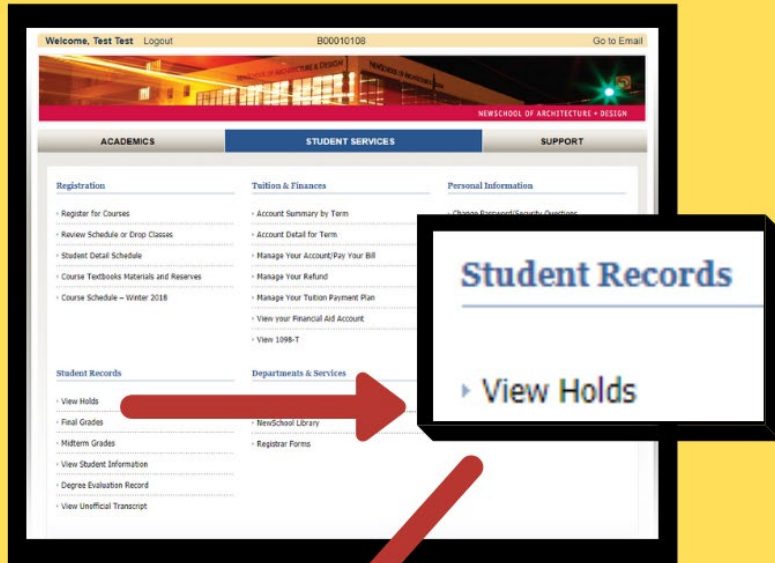

Do You Have a Registration Hold?

Check View Holds in the Student Portal Today!

View Holds B00010108 Test t. Test
Feb 10, 2021 05:11 pm
Your current Institution is NewSchool of Arch. + Design

Please note that some holds are sensitive and may not display on this page.