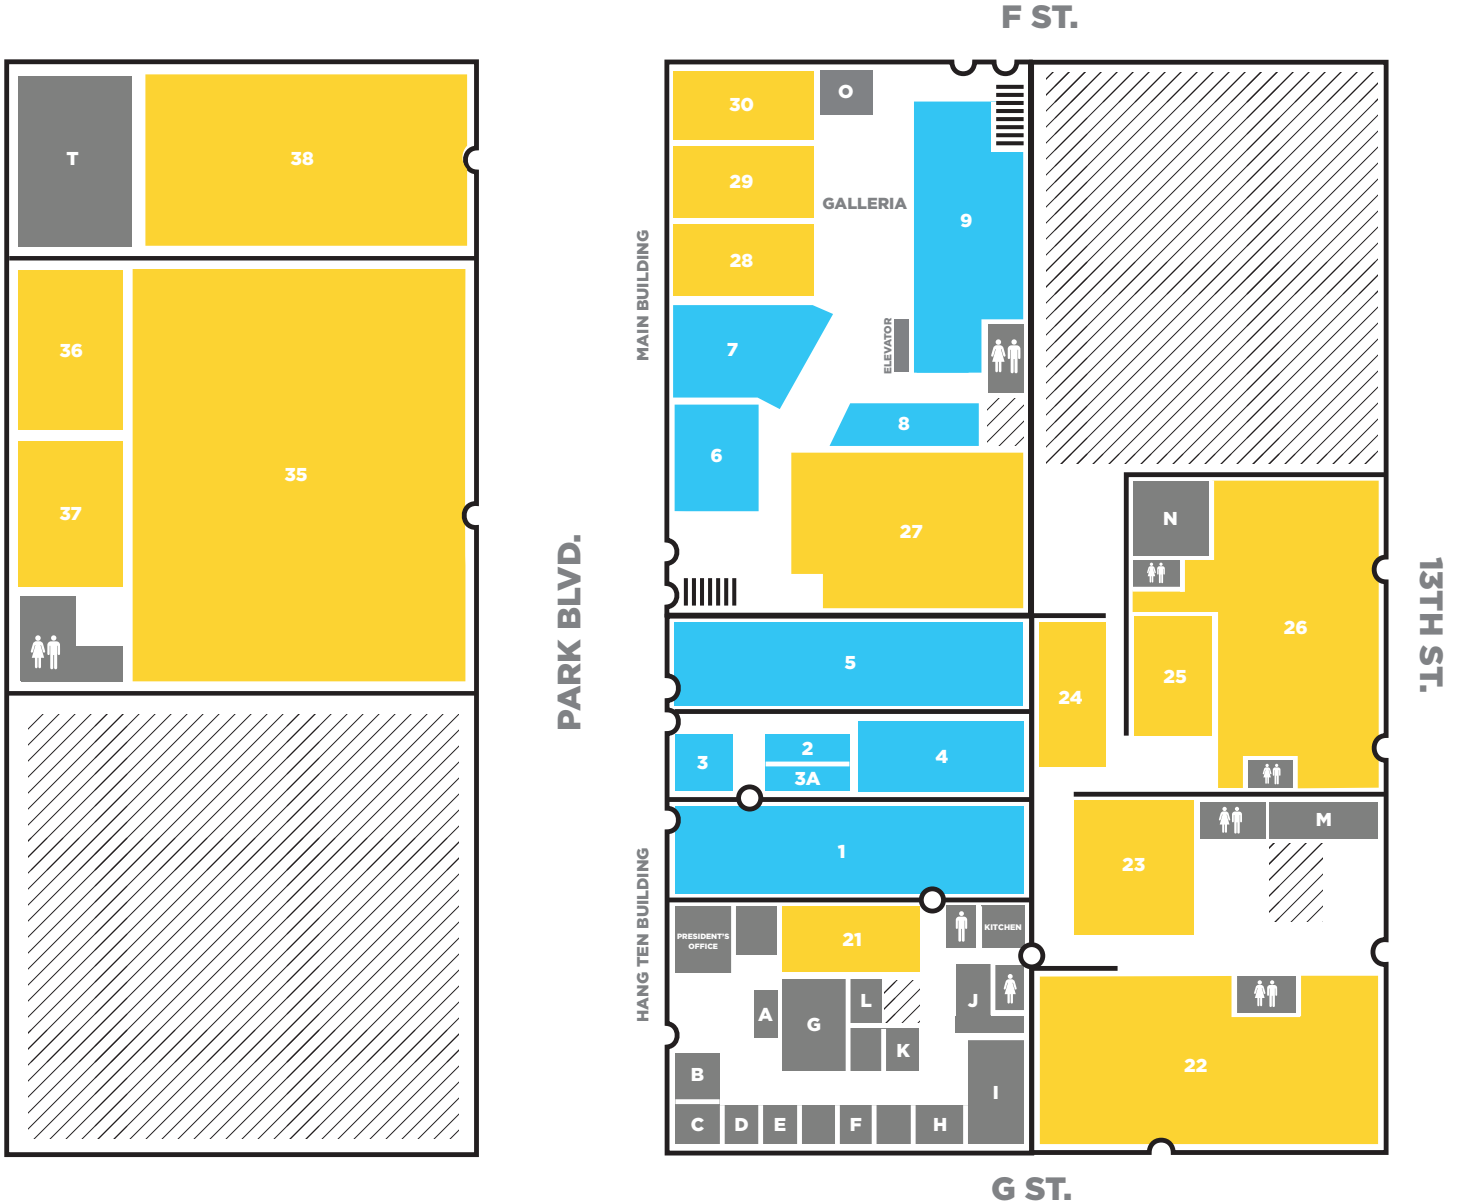

1249 F Street, San Diego, CA 92101 | 800-490-7081

NewSchool is located in Downtown, San Diego California. Situated in a two-story building within a one-block radius between 13th St. and Park Blvd., and F St and G St. Our urban campus is located one block away from public transportation and is a short drive from the San Diego International Airport. There is street parking available.

## MAIN BUILDING - 2nd FLOOR

## MAIN BUILDING - 3rd FLOOR

## DIRECTIONS