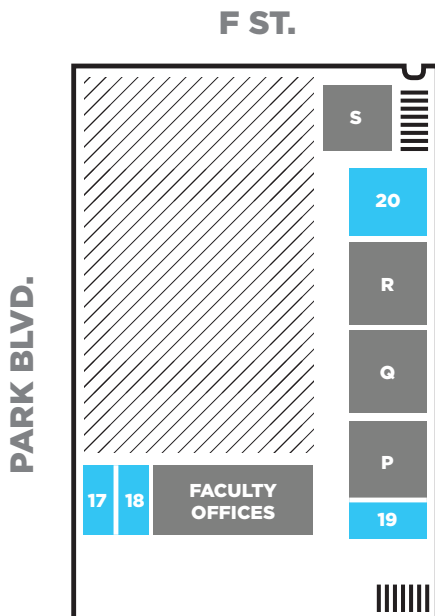

1249 F Street, San Diego, CA 92101 | 800-490-7081

NewSchool is located in Downtown, San Diego California. Situated in a two-story building within a one-block radius between 13th St. and Park Blvd., and F St and G St. Our urban campus is located one block away from public transportation and is a short drive from the San Diego International Airport. There is street parking available.

## MAIN BUILDING - 2nd FLOOR

## MAIN BUILDING - 3rd FLOOR

### North to South, via I-5S

Follow I-5 S to 17th St in San Diego. Take exit 15C from I-5 S. Turn left onto 16th St. Take to F St. Make a right onto F St.