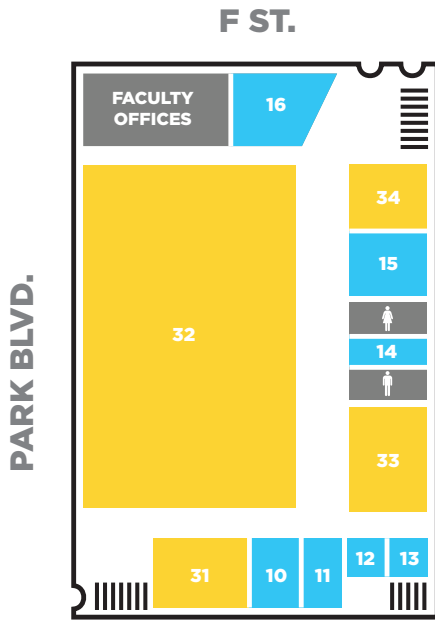

1249 F Street, San Diego, CA 92101 | 800-490-7081

NewSchool is located in Downtown, San Diego California. Situated in a two-story building within a one-block radius between 13th St. and Park Blvd., and F St and G St. Our urban campus is located one block away from public transportation and is a short drive from the San Diego International Airport. There is street parking available.

## MAIN BUILDING - 2nd FLOOR

## DIRECTIONS

### North to South, via I-5S

Follow I-5 S to 17th St in San Diego. Take exit 15C from I-5 S. Turn left onto 16th St. Take to F St. Make a right onto F St.