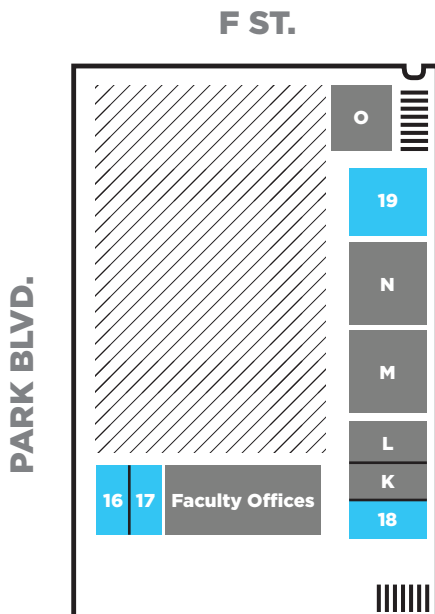

MAIN BUILDING - 3rd FLOOR

ACADEMIC

20. Roy Drew
21. Studio III
22. T-1
23. T-2
24. CAD Lab 2
25. Studio IV
26. Auditorium
27. Harriet Wimmer
28. Cliff May
29. Richard Requa CAD Lab 1
30. McGraw Nolen
31. Studio II
32. John Dobyns
33. Studio VI
34. P101
35. P102
36. Studio V

DIRECTIONS

North to South, via I-5S

Follow I-5 S to 17th St in San Diego. Take exit 15C from I-5 S. Turn left onto 16th St. Take to F St. Make a right onto F St.

South to North, via I-805N

Take I-805 N and CA-94 W to F St in San Diego. Take the M L King Jr Fwy exit from CA-94 W. Continue onto F St. NewSchool will be on the left.