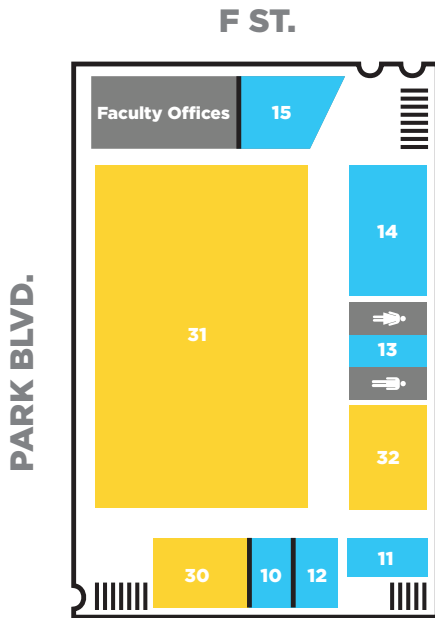

1249 F Street, San Diego, CA 92101 | 800-490-7081

NewSchool is located in Downtown, San Diego California. Situated in a two-story building within a one-block radius between 13th St and Park Blvd, and F St and G St. Our urban campus is located one block away from public transportation and is a short drive from the San Diego International Airport. There is street parking available.

MAIN BUILDING - 2nd FLOOR

STUDENT SERVICES

1. Admissions & Enrollment
2. Business Office
3. Financial Aid
- 3A. Veterans Liaison
4. Mac Lab
5. Materials Lab
6. Technology Core
7. Student Lounge
8. Career Services
9. Richard Welsh Library
10. Student Life
11. Academic Advisor A-M
12. Academic Advisor N-Z
13. Disabilities Resource Center
14. Veteran's Resource Center
15. The Center
16. Multi-Faith Prayer Room
17. Lactation Room
18. Registrar
19. Dean of Student Affairs

DIRECTIONS

North to South, via I-5S

Follow I-5 S to 17th St in San Diego. Take exit 15C from I-5 S. Turn left onto 16th St. Take to F St. Make a right onto F St.

South to North, via I-805N

Take I-805 N and CA-94 W to F St in San Diego. Take the M L King Jr Fwy exit from CA-94 W. Continue onto F St. NewSchool will be on the left.