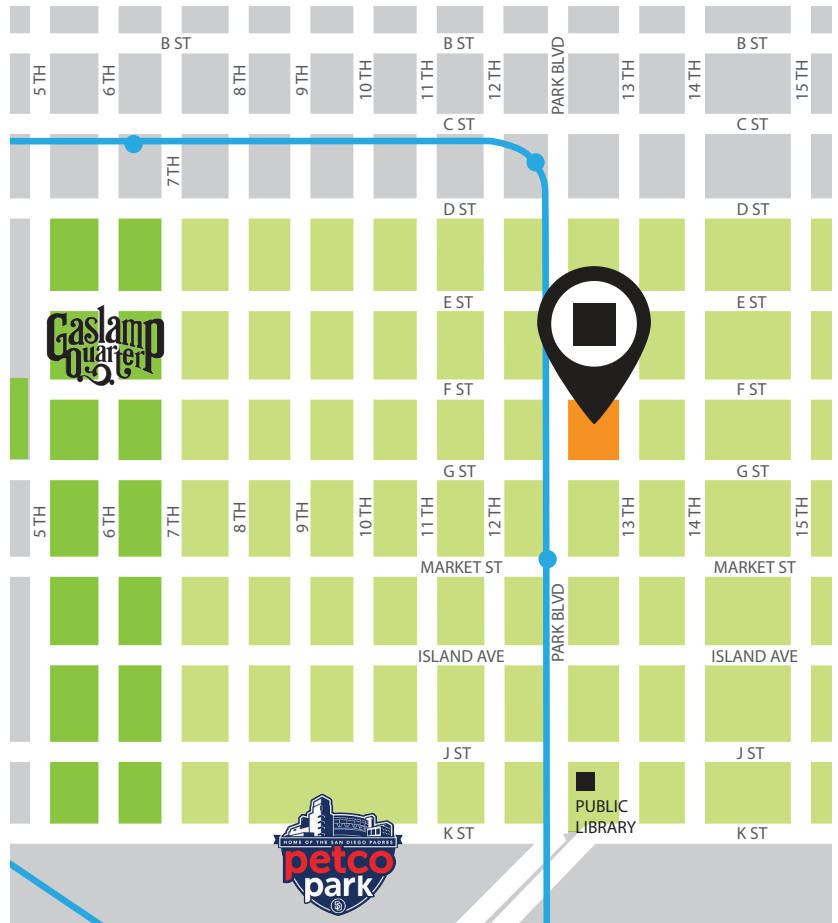

1249 F Street, San Diego, CA 92101 | 800-490-7081

- ACADEMIC
- STUDENT SERVICES
- ADMINISTRATION

NewSchool is located in Downtown, San Diego California. Situated in a two-story building within a one-block radius between 13th St and Park Blvd, and F St and G St. Our urban campus is located one block away from public transportation and is a short drive from the San Diego International Airport. There is street parking available.

## MAIN BUILDING - 2nd FLOOR

F ST.

PARK BLVD.

### North to South, via I-55

Follow I-5 S to 17th St in San Diego.

Take exit 15C from I-5 S

Turn left onto 16th St. Take to F St.

Make a right onto F St.