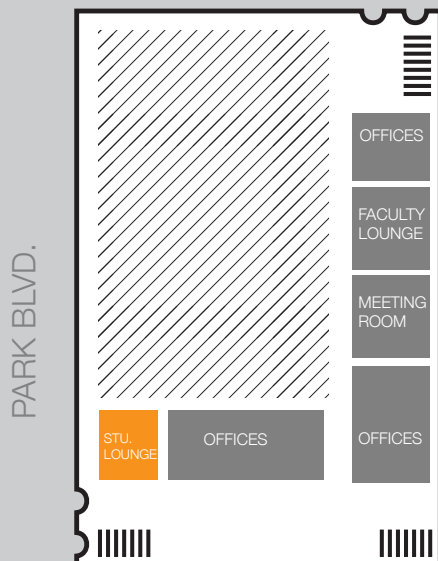

1249 F Street, San Diego, CA 92101 | 800-490-7081

- ACADEMIC
- STUDENT SERVICES
- ADMINISTRATION

NewSchool is located in Downtown, San Diego California. Situated in a two-story building within a one-block radius between 13th St and Park Blvd, and F St and G St. Our urban campus is located one block away from public transportation and is a short drive from the San Diego International Airport. There is street parking available.

MAIN BUILDING - 2nd FLOOR

F ST.

MAIN BUILDING - 3rd FLOOR

F ST.

North to South, via I-55

Follow I-5 S to 17th St in San Diego.

Take exit 15C from I-5 S

Turn left onto 16th St. Take to F St.