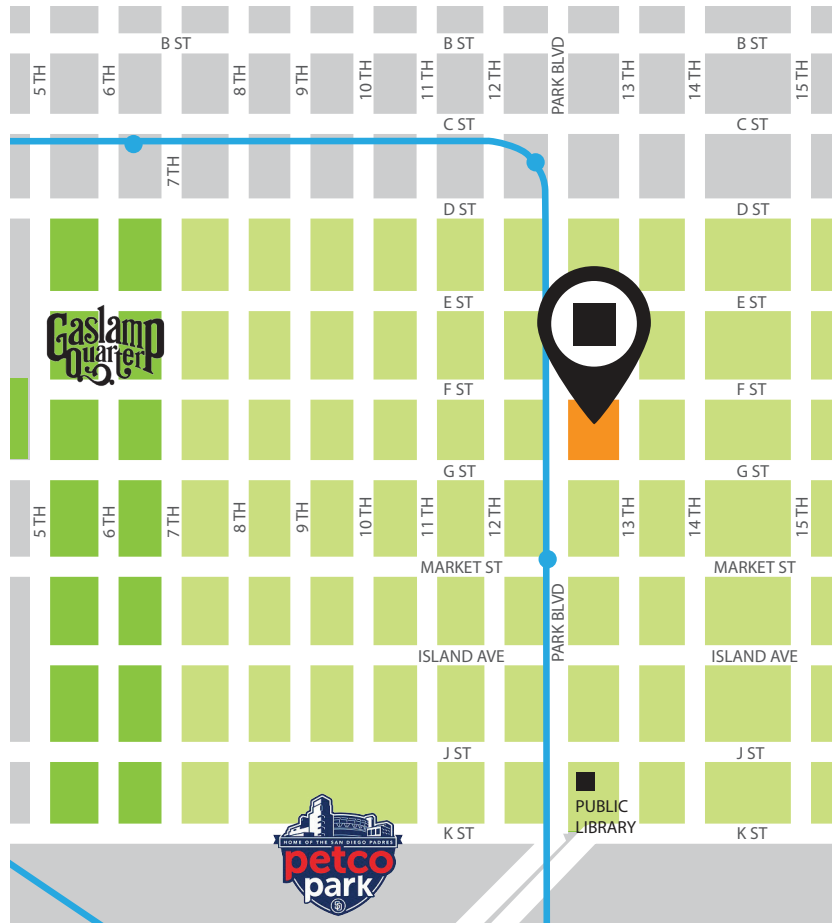

1249 F Street, San Diego, CA 92101 | 800-490-7081

- ACADEMIC
- STUDENT SERVICES
- ADMINISTRATION

NewSchool is located in Downtown, San Diego California. Situated in a two-story building within a one-block radius between 13th St and Park Blvd, and F St and G St. Our urban campus is located one block away from public transportation and is a short drive from the San Diego International Airport. There is street parking available.

MAIN BUILDING - 2nd FLOOR

F ST.

MAIN BUILDING - 3rd FLOOR

F ST.

North to South, via I-55

Follow I-5 S to 17th St in San Diego.

Take exit 15C from I-5 S

Turn left onto 16th St. Take to F St.

Make a right onto F St.

South to North, via I-805N

Take I-805 N and CA-94 W to F St in San Diego.

Take the M L King Jr Fwy exit from CA-94 W

Continue onto F St. NewSchool will be on the left

NEWSCHOOL
OF ARCHITECTURE & DESIGN