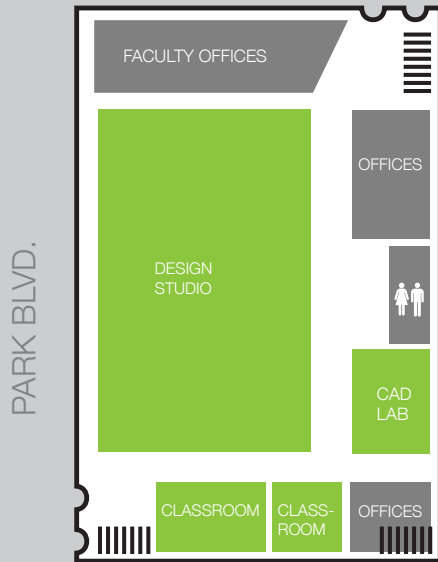

1249 F Street, San Diego, CA 92101 | 800-490-7081

- ACADEMIC
- STUDENT SERVICES
- ADMINISTRATION

NewSchool is located in Downtown, San Diego California. Situated in a two-story building within a one-block radius between 13th St and Park Blvd, and F St and G St. Our urban campus is located one block away from public transportation and is a short drive from the San Diego International Airport. There is street parking available.

MAIN BUILDING - 2nd FLOOR

F ST.

MAIN BUILDING - 3rd FLOOR

F ST.

North to South, via I-55

Follow I-5 S to 17th St in San Diego.

Take exit 15C from I-5 S

Turn left onto 16th St. Take to F St.